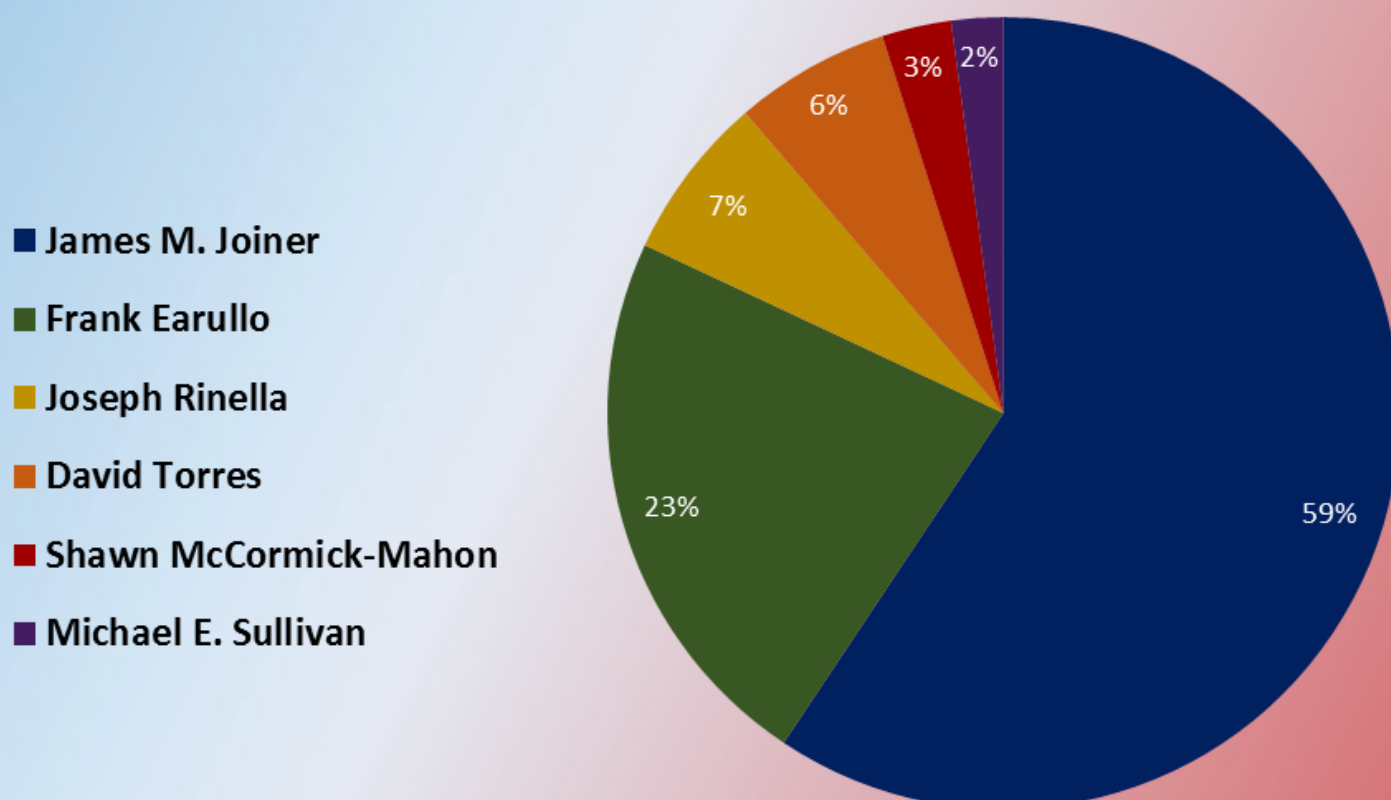

2015 TRUSTEE ELECTION RESULTS

Winner: JAMES M. JOINER

TOTAL VOTES CAST: 283

* In addition to the 283 regular votes cast, five (5) **Provisional Ballots** were cast by voters for whom active employment member status could not be determined during election hours. Because the leading candidate won by a margin greater than the number of Provisional Ballots submitted, pursuant to the rules established and approved by the Election Committee, the Provisional ballots remained sealed and were not counted.

The LABF would like to congratulate James M. Joiner on his victory. We look forward to his service on the Board of Trustees.