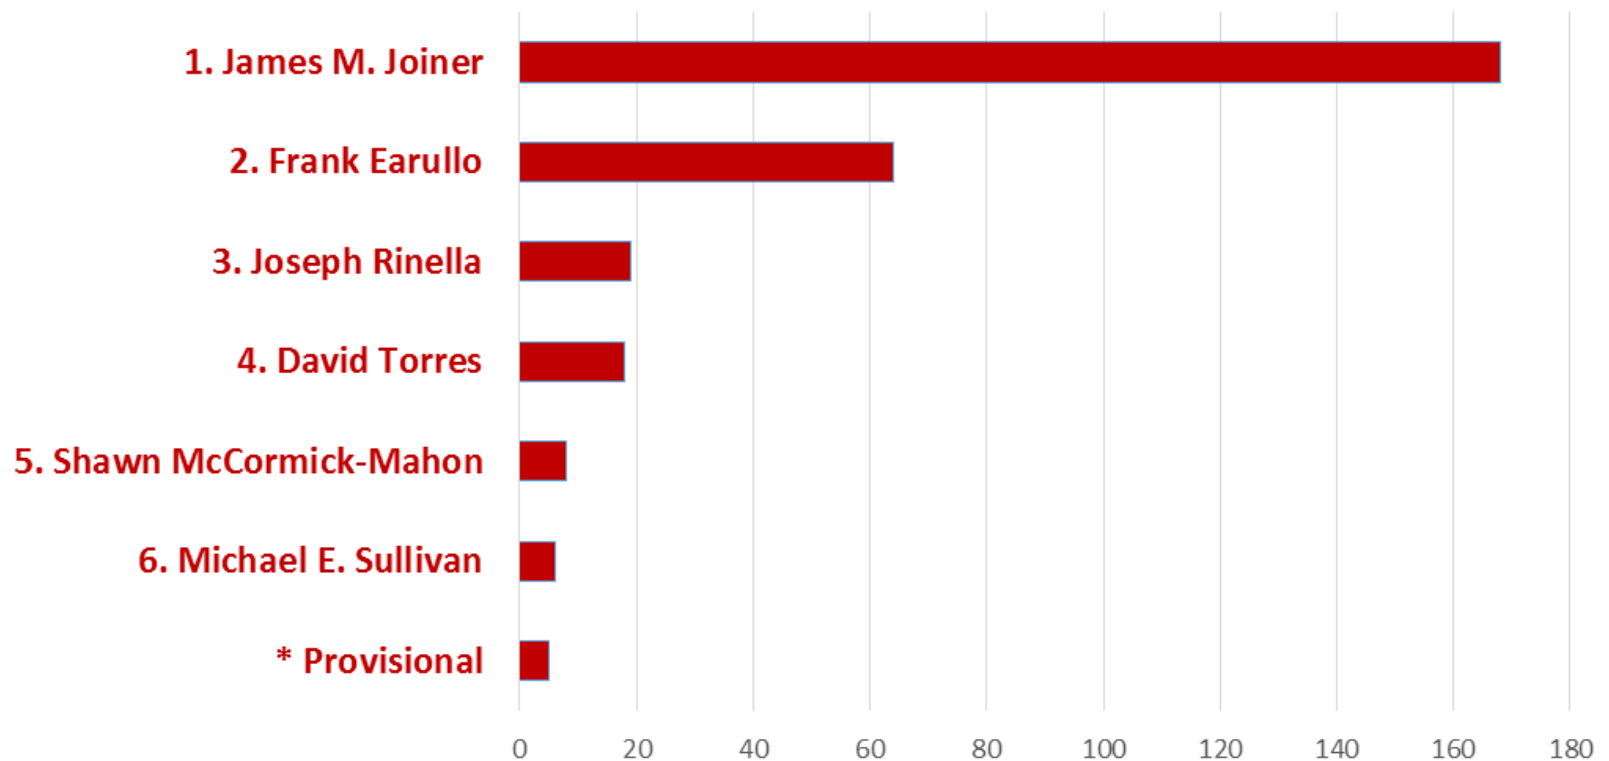

2015 TRUSTEE ELECTION RESULTS

Winner: JAMES M. JOINER

TOTAL VOTES CAST: 283

* In addition to the 283 regular votes cast, five (5) **Provisional Ballots** were cast by voters for whom active employment member status could not be determined during election hours. Because the leading candidate won by a margin greater than the number of Provisional Ballots submitted, pursuant to the rules established and approved by the Election Committee, the Provisional ballots remained sealed and were not counted.

The LABF would like to congratulate James M. Joiner on his victory. We look forward to his service on the Board of Trustees.